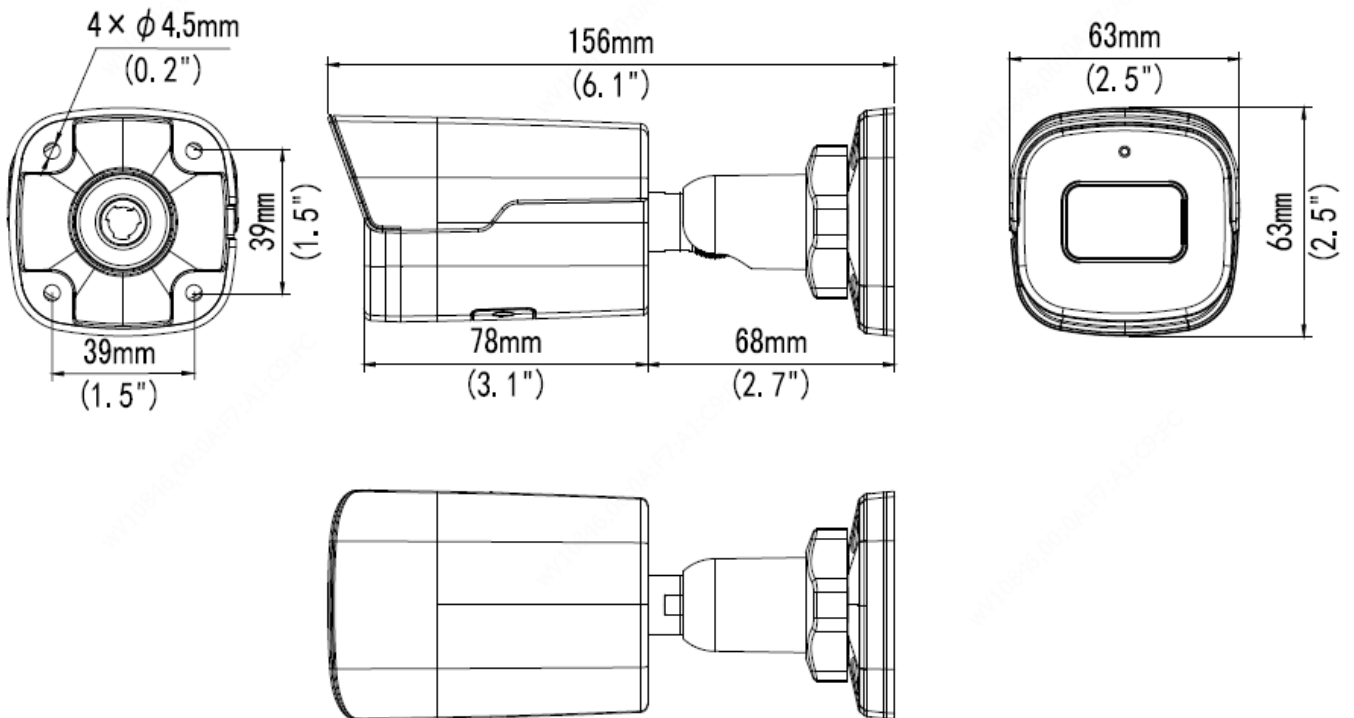

## Key Features

- High quality image with 4MP, 1/3"CMOS sensor
- 4MP (2688\*1520)@ 30/25fps; 4MP (2560\*1440)@ 30/25fps; 3MP (2304\*1296) @30/25fps; 2MP (1920\*1080) @30/25fps;
- Ultra 265, H.265, H.264, MJPEG
- Smart intrusion prevention, include cross line, intrusion, enter area, leave area detection
- Based on target classification, smart intrusion prevention significantly reduce false alarm caused by leaves, birds and lights etc., accurately focus on human and, motor vehicle and non-motor vehicle
- Intelligent People Flow Counting and Crowd Density Monitoring
- LightHunter technology ensures ultra-high image quality in low illumination environment
- 120dB true WDR technology enables clear image in strong light scene
- Support 9:16 Corridor Mode
- Built-in Mic
- Smart IR, up to 40m (131ft) IR distance
- Supports 256 G Micro SD card
- IP67 protection
- Support PoE power suppl

Environment	CE-RoHS (2011/65/EU;(EU)2015/863); WEEE (2012/19/EU); Reach (Regulation (EC) No 1907/2006)
Protection	IP67 (IEC 60529:1989+AMD1:1999+AMD2:2013)
<b>General</b>	
Power	DC 12V±25%, PoE (IEEE 802.3af)
	Power consumption: Max 4.0W
Power Interface	∅ 5.5mm coaxial power plug
Dimensions (L × W × H)	155.9 × 63.1 × 62.7mm (6.1" × 2.5" × 2.5")
Weight	0.42kg (0.93lb)
Material	Metal
Working Environment	-30°C ~ 60°C (-22°F ~ 140°F), Humidity: ≤95% RH (non-condensing)
Storage Environment	-30°C ~ 60°C (-22°F ~ 140°F), Humidity: ≤95% RH (non-condensing)
Surge Protection	4KV
Reset Button	Supported

## Dimensions